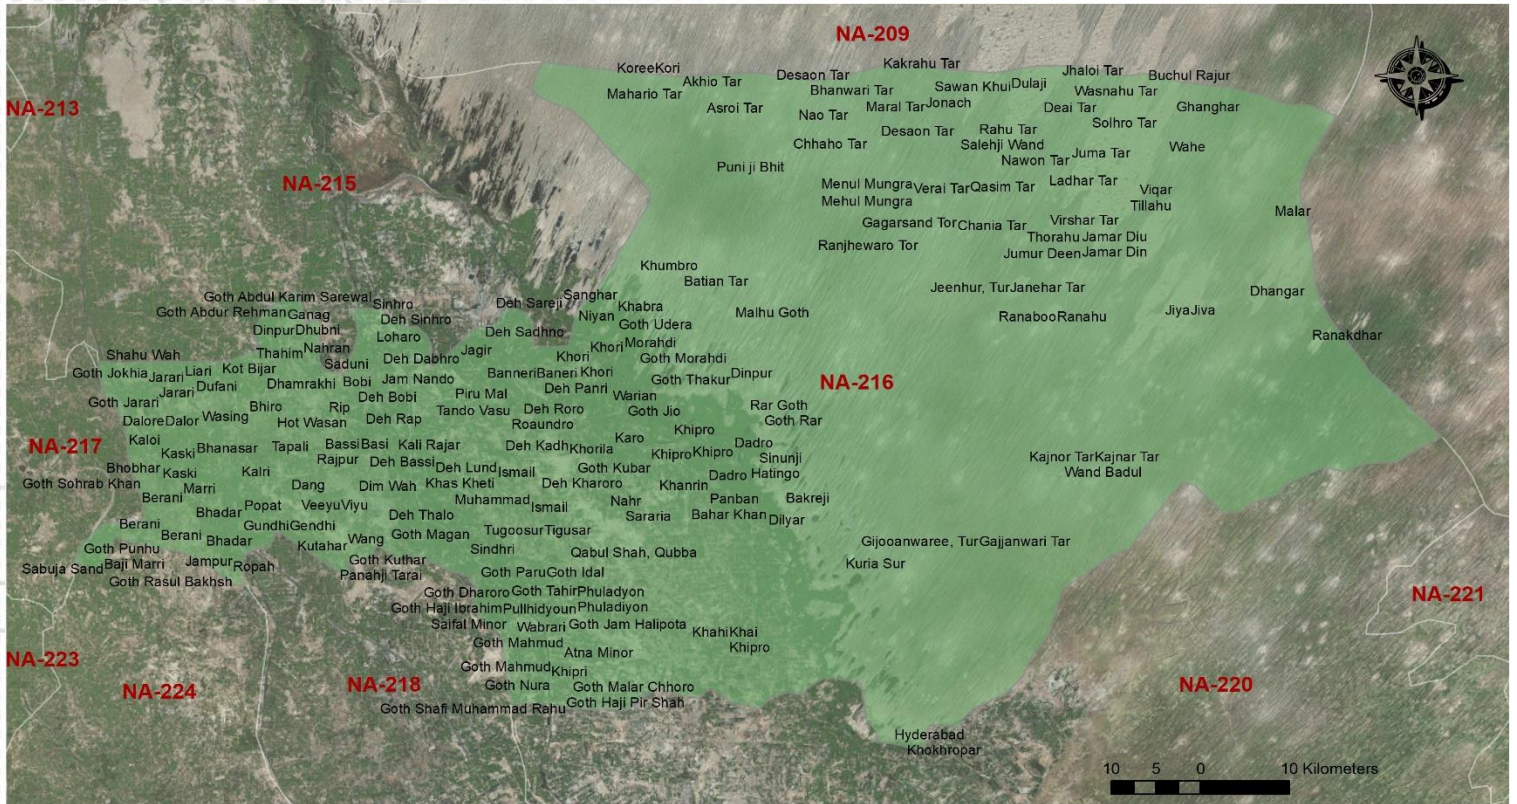

## NA-216 SANGHAR-II

### CONSTITUENCY POPULATION

667,156